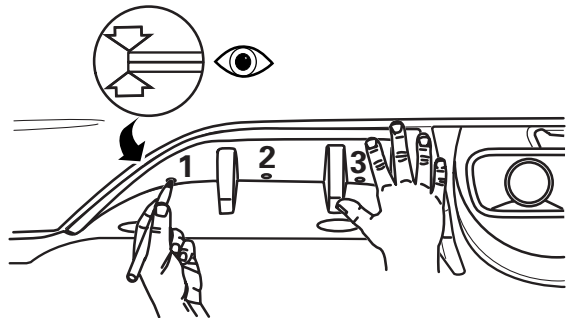

CROSSFIRE

Rear Fascia Closeout Panel

2