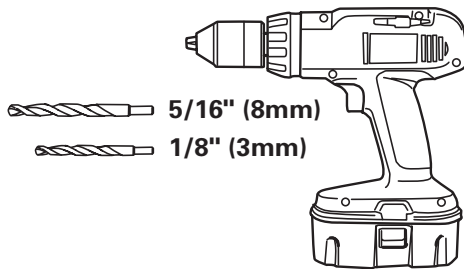

CROSSFIRE

Rear Fascia Closeout Panel

A 82209208-LH

B 82209208-RH

C

D

E

F