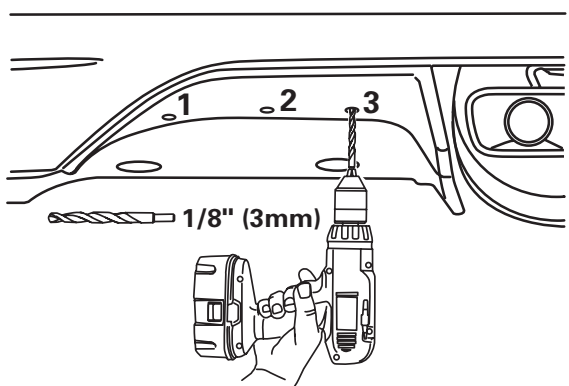

CROSSFIRE

Rear Fascia Closeout Panel

2

3